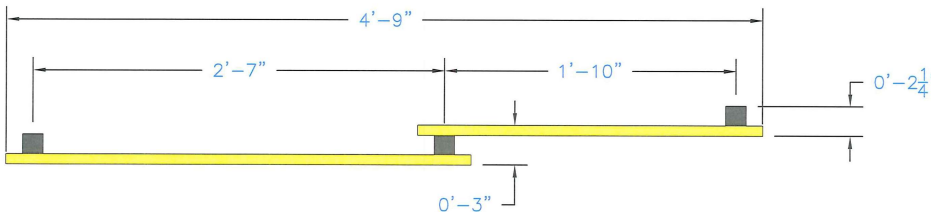

DOG-ON-IT PARKS

DOG-ON-IT-PARKS.COM

The Double Hoop Jump offers two play components in one and is a practical component for smaller parks that need to maximize space. One hoop accommodates large and extra-large breeds, while the smaller option is suitable for medium and small dogs. Our signature paw and bone details are precision routed and help to provide depth perception, and you can also add your park or community name for free. Standard colors are Red, Black, Blue or Green, with custom colors available for additional charge.

Top and Side Views:

6522 DOUBLE HOOP JUMP

Set of Two
Large hoop measures
27" and small hoop 18"

Customizable, bi-color
solid poly plastic hoops

Powder coated,
rust-proof aluminum
uprights

Standard Colors: Blue,
Black, Green or Red