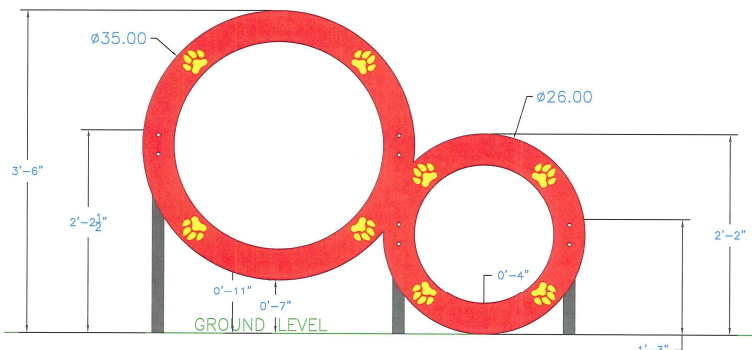

DOG-ON-IT PARKS

DOG-ON-IT-PARKS.COM

The Double Hoop Jump offers two play components in one and is a practical component for smaller parks that need to maximize space. One hoop accommodates large and extra-large breeds, while the smaller option is suitable for medium and small dogs. Our signature paw and bone details are precision routed and help to provide depth perception, and you can also add your park or community name for free. Standard colors are Red, Black, Blue or Green, with custom colors available for additional charge.

Top and Side Views:

6522 DOUBLE HOOP JUMP

Set of Two
Large hoop measures
27" and small hoop 18"

Customizable, bi-color
solid poly plastic hoops

Powder coated,
rust-proof aluminum
uprights

Standard Colors: Blue,
Black, Green or Red