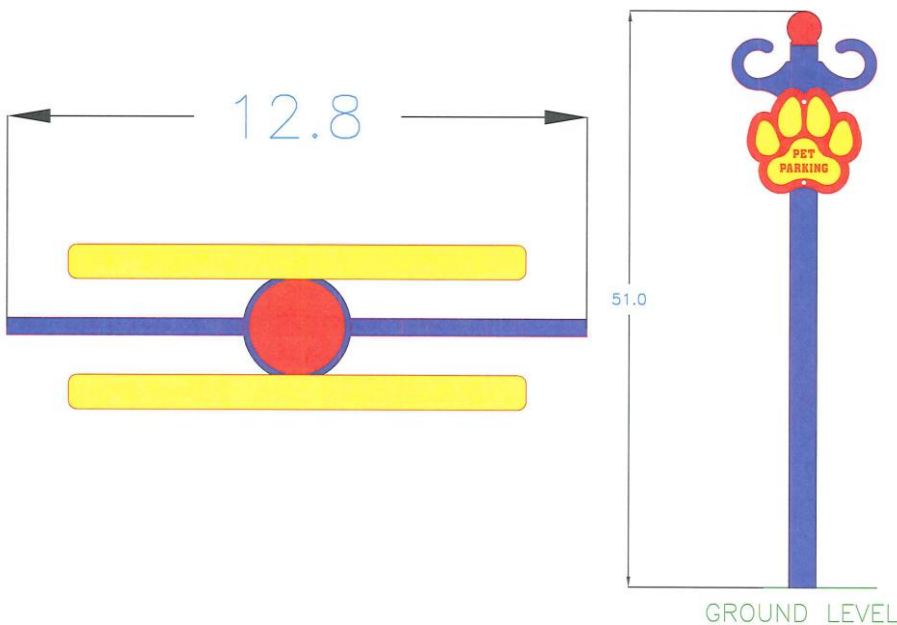

Top and Side Views:

6902 PET PARKING POST

**10 gauge, rust proof
reinforced aluminum**

**Customizable routed
HDPE dog paw**

Two leash hooks

**Dimensions:
51" x 12.8"**

DOG-ON-IT-PARKS

4818 Evergreen Way
Ste 250
Everett, WA 98203
P: 877-348-3647