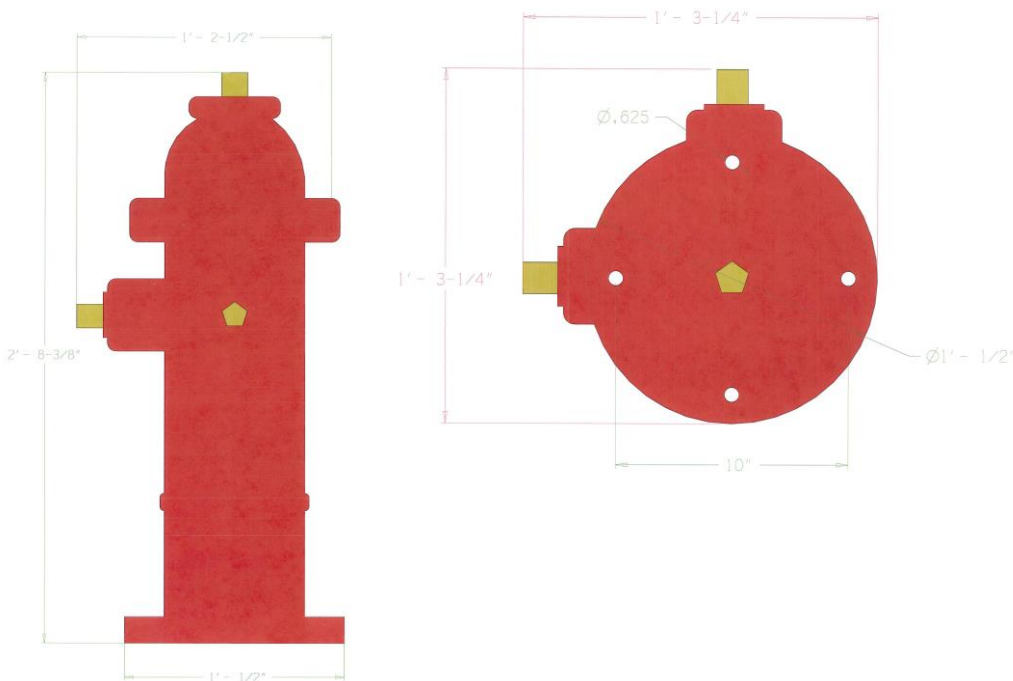

DOG-ON-IT PARKS

DOG-ON-IT-PARKS.COM

Cool off with our exclusive Spray Hydrant! Cast and rotationally molded from an authentic fire hydrant, we use durable reinforced resin and a UV clear coat to ensure years of fun. The hydrant's base is factory drilled to accommodate four 1/2" anchor bolts and the interior plumbing components include the completely plumbed valve mechanism with shut off drain valve, pressure reducer and back-flow preventer. Standard color is red, but custom colors and logos are available.

Views:

7270 SPRAY HYDRANT

Glass fiber reinforced resin and UV clear coat

Requires potable water supply connection 3/4" D and max 60 psi

Adjustable timer from 10-60 seconds

**Dimensions:
32" H x 15"D**

DOG-ON-IT-PARKS