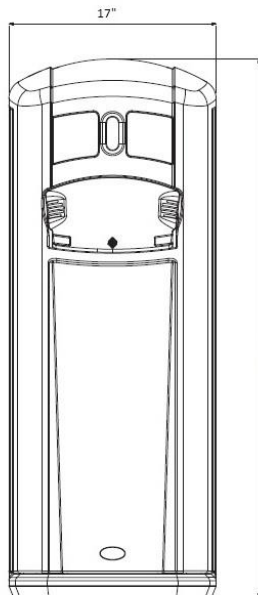

DOG-ON-IT PARKS

DOG-ON-IT-PARKS.COM

The Bark Bin is an integrated pet waste solution that offers an all-in-one dispense with a unique chute system that hides the trash bag inside the unit. It comes fully stocked with 1000 single pull style pick-up bags and 200 trash bags. The Bark Bin features vandal resistant locks and a narrow footprint to help maximize space. With optional surface mount and wall mount kits, it's ideal for rooftop parks, sidewalks, and anywhere dogs are welcome.

Top and Side Views:

Dimensions :

7402

BARK BIN PET WASTE STATION

**Features weather and
vandal resistant
Durapol – will not chip
or rust**

**Color Options:
Black, Gray or Green**

**9 gallon capacity for
easy unloading &
maintenance**

**Dimensions:
45”H x 17”W x 14”D**

DOG-ON-IT-PARKS

4818 Evergreen Way
Ste 250
Everett, WA 98203
P: 877-348-3647

www.dog-on-it-parks.com

Refer to installation manual for
more detailed specifications

Copyright 2018