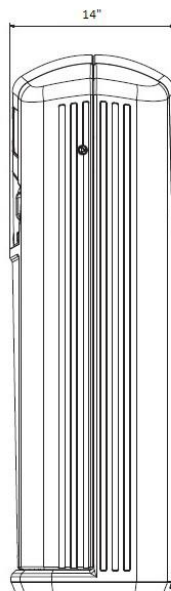

DOG-ON-IT PARKS

DOG-ON-IT-PARKS.COM

The Bark Bin is an integrated pet waste solution that offers an all-in-one dispense with a unique chute system that hides the trash bag inside the unit. It comes fully stocked with 1000 single pull style pick-up bags and 200 trash bags. The Bark Bin features vandal resistant locks and a narrow footprint to help maximize space. With optional surface mount and wall mount kits, it's ideal for rooftop parks, sidewalks, and anywhere dogs are welcome.

Top and Side Views:

Dimensions :

7402

BARK BIN PET WASTE STATION

**Features weather and
vandal resistant
Durapol – will not chip
or rust**

**Color Options:
Black, Gray or Green**

**9 gallon capacity for
easy unloading &
maintenance**

**Dimensions:
45”H x 17”W x 14”D**

DOG-ON-IT-PARKS

4818 Evergreen Way
Ste 250
Everett, WA 98203
P: 877-348-3647

www.dog-on-it-parks.com

Refer to installation manual for
more detailed specifications

Copyright 2018