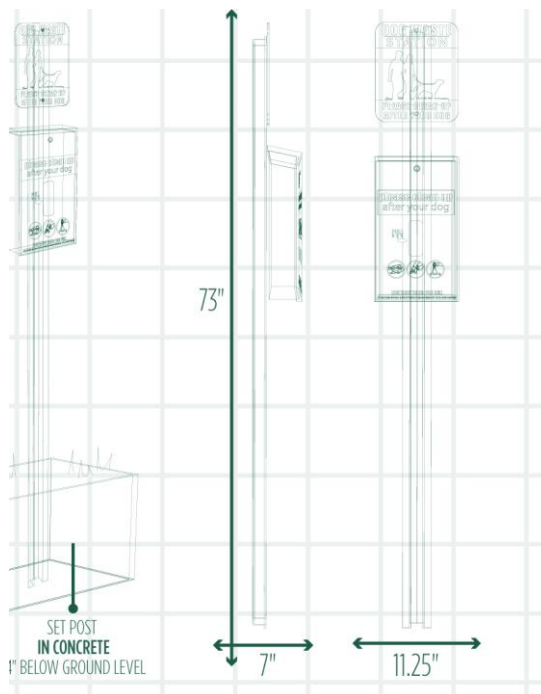

DOG-ON-IT PARKS

DOG-ON-IT-PARKS.COM

The Mini Dog Waste Station offers a dispenser, a heavy duty galvanized steel post, 400 single pull style bags, two keys and a sign. The dispenser and sign are screen printed for durability and the locks are keyed alike for easy maintenance and refills.

Top and Side Views:

7409S MINI DOG WASTE STATION – ONEPUL™

Commercial grade,
powder coated
aluminum dispenser

Color Options:
Green or Black

Dispenses 800 bags for
longer refill intervals

Dimensions:
72"H x 11.25"W