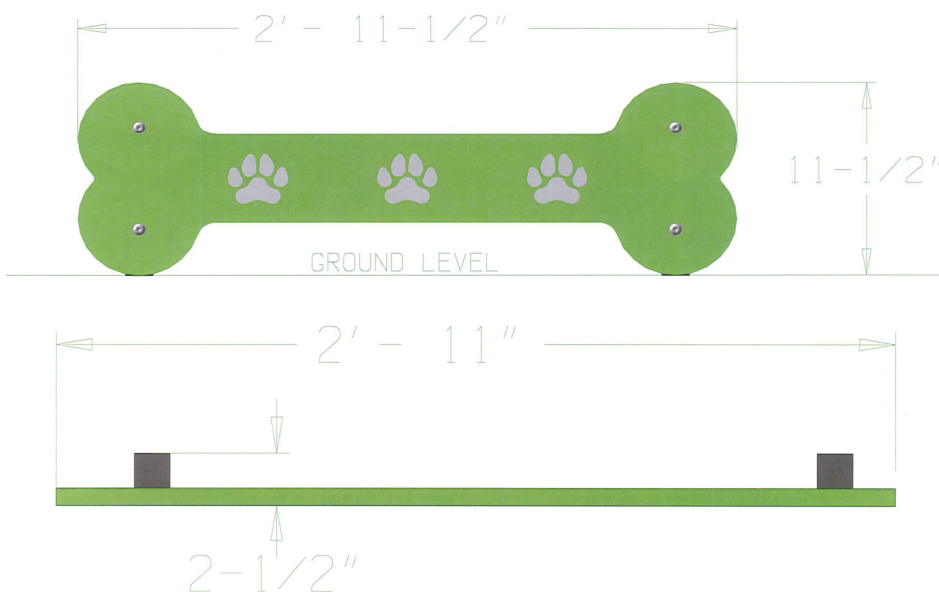

DOG ON IT PARKS

DOG-ON-IT-PARKS.COM

The Beagle Bone Jump is ideal for beginners to dog agility and also small dog areas of the park. It features an easy 8" height and attractive bone shape that helps to direct the dog over the center of the jump. The routed paw details help with depth perception and can be customized with your park or community name free of charge. Standard colors are Green, Black, Blue or Red and ask about custom color options!

Views:

CC5604 BEAGLE BONE JUMP

Durable, bi-color solid poly with routed dog paws

Heavy wall aluminum posts and vandal resistant hardware

**Standard Colors:
Green, Black, Blue or Red**

**Dimensions:
35"L x 2.5"W x 11"H**