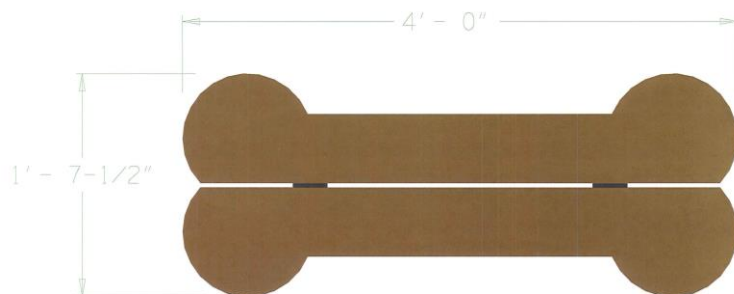

**DOG-ON-IT PARKS**

DOG-ON-IT-PARKS.COM

The Biscuit Bone Seat is a whimsical addition to any dog park. Manufactured with eco-friendly post-consumer, recycled polyethylene plastic that is both low maintenance and durable. Available with either inground or surface mount frames, this is sure to please your most loyal park patrons whether they have two legs or four.

### Top and Side Views:

## CC5704 BISCUIT BONE SEAT 4'

Eco-friendly, recycled  
polyethylene plastic  
with aluminum frames

Maintenance free  
materials and resistant  
to corrosion

Inground or surface  
mount frames

Dimensions:  
48"L x 20"W x 18"H