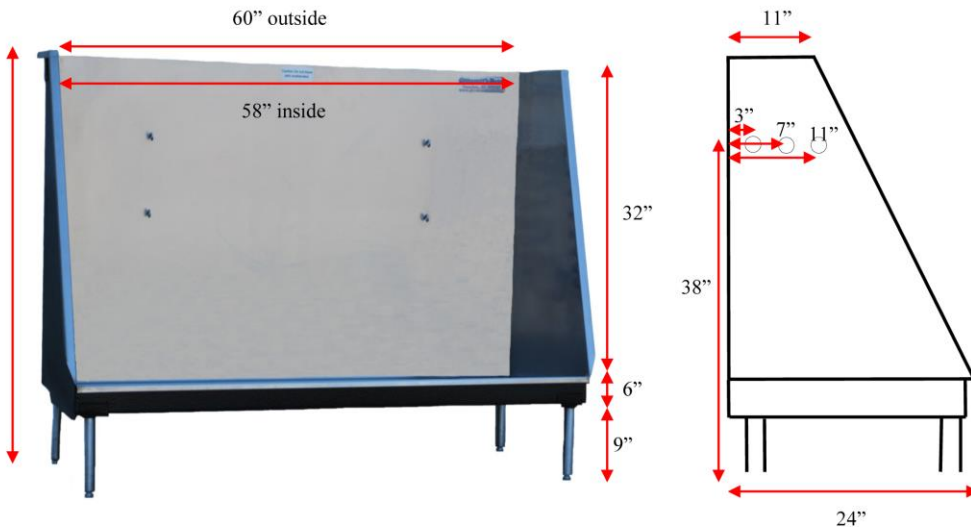

DOG-ON-IT PARKS

DOG-ON-IT-PARKS.COM

The Walk In Pet Wash offers an easy way to bathe dogs of all sizes and is our most comfortable tub for medium and large dogs. Fully welded with 18-gauge stainless steel, it includes the full plumbing kit with a heavy-duty coiled hose, spray head with hold down lever, drain/hair trap, and a stainless steel holder for the spray head. For those slippery escape artists, the tub also features restraint hooks to clip a leash onto. The opening is a generous 58" W with a raised floor grate to keep paws out of the soapy water. The tub meets ADA requirements with use of the ADA Plumbing Kit.

PW7300 WALK IN PET WASH

**Color Options: Black,
Gray or Almond**

**Plumbing Options:
Left, Right, or Center**

**ADA Accessible, and
includes full
plumbing kit and
raised floor grate**

**Dimensions:
60" x 24" x 47"**