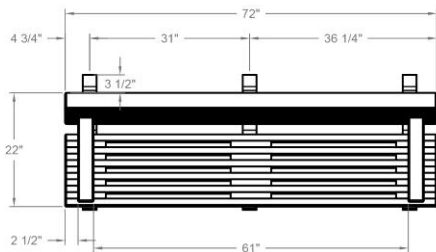

**Top and Side Views:**

**R7003  
CONTEMPORARY  
BENCH**

**6': Portable,  
Surface Mount or  
Inground**

**20-year warranty**

**Maintenance free;  
does not require  
sealant, paint or  
stain and will not  
rot**