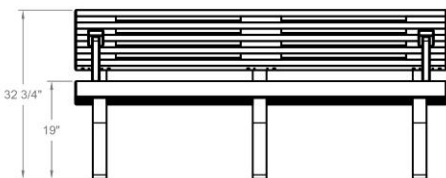

**DOG-ON-IT PARKS**

DOG-ON-IT-PARKS.COM

**Our eco-friendly and super durable 6-foot bench is manufactured entirely with 100% recycled materials and features seven color options to choose from: Cedar, Green, Charcoal, Brown, Black, Sand, or Weathered with Frame choices of: Black, Green or Brown. The bench is impervious to moisture, rot, mold & insects.**

**Top and Side Views:**

**R7003  
CONTEMPORARY  
BENCH**

**6': Portable,  
Surface Mount or  
Inground**

**20-year warranty**

**Maintenance free;  
does not require  
sealant, paint or  
stain and will not  
rot**