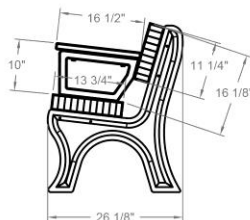

**Top and Side Views:**

**R7003  
CONTEMPORARY  
BENCH**

**6': Portable,  
Surface Mount or  
Inground**

**20-year warranty**

**Maintenance free;  
does not require  
sealant, paint or  
stain and will not  
rot**

**Made with  
rounded, bull-nose  
2"x4" planks**

**DOG-ON-IT-PARKS**

2211 37th St  
Everett, WA 98201  
P: 877-348-3647

[www.dog-on-it-parks.com](http://www.dog-on-it-parks.com)

Refer to installation manual for  
more detailed specifications