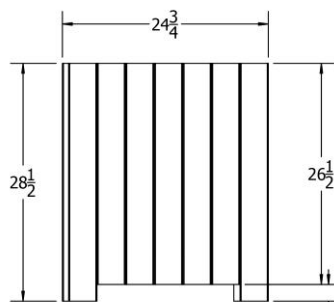

**DOG ON IT PARKS**

DOG-ON-IT-PARKS.COM

Our smaller HDPE waste receptacle is manufactured entirely with 100% recycled materials. The smaller capacity is ideal for easy maintenance and disposal of pet waste. It features an Easy Bag System to hold the can liner in place and available color options include: Cedar, Black, Green, Gray, Brown, Sand or Weathered. Lid and liner included.

Charcoal

**Side View/Dims:**

TOP VIEW

FRONT/SIDE VIEW

# R7016 20 GALLON RECEPTACLE

6 standard color options

Made with (28)  
1" x 4" Resinwood slats

Maintenance free;  
does not require  
sealant, paint or  
stain and will not  
rot

Mounting hardware  
not included