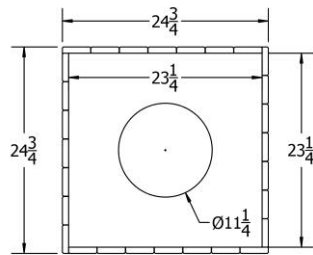

Charcoal

**Side View/Dims:**

TOP VIEW

FRONT/SIDE VIEW

# R7016 20 GALLON RECEPTACLE

6 standard color options

Made with (28)  
1" x 4" Resinwood slats

Maintenance free;  
does not require  
sealant, paint or  
stain and will not  
rot

Mounting hardware  
not included